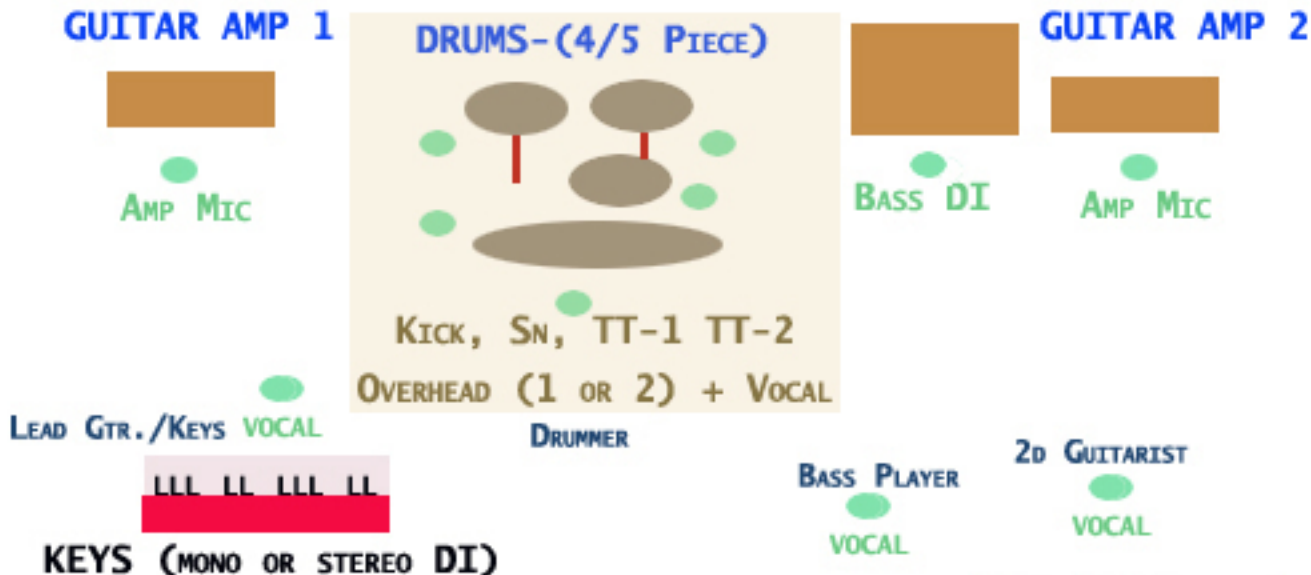

#2..KOOTZ-Stage-Plot 4-pc. (WITH-keys)

THE KOOTZ / STAGE-PLOT AND INPUT LAYOUT

973-226-1461 OR THEKOOTZ@AOL.COM

TOTAL INPUTS:

4 VOCAL MICS

2 AMP MICS

2 x DI (KEYS/BASS)

5/6 DRUM MICS