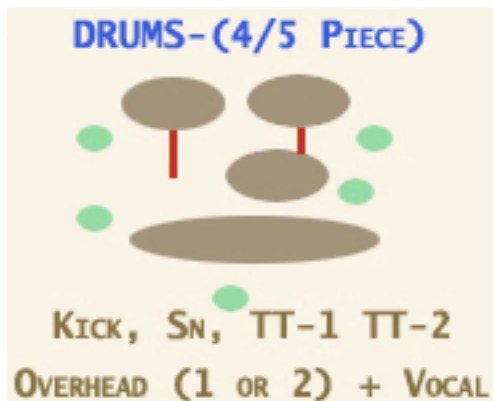

#3.KOOTZ-Stage-Plot 5 pc. w/ keys + sax

VOCAL

BASS AMP

GUITAR AMP 2

GUITAR AMP 1

AMP MIC

BASS DI
BASS PLAYER

VOCAL

AMP MIC

GUITARIST

VOCAL

Sax (mic)

VOCAL

VOCAL

KEYS + LEAD GTR.
(MONO OR STEREO DI)

Detailed description: A tilted rectangular area representing the keys and lead guitar area. It features a pink bar with 'VOCAL' and a red bar with 'KEYS + LEAD GTR. (MONO OR STEREO DI)'. There are also 'VOCAL' labels with green dots above and to the right of this area.